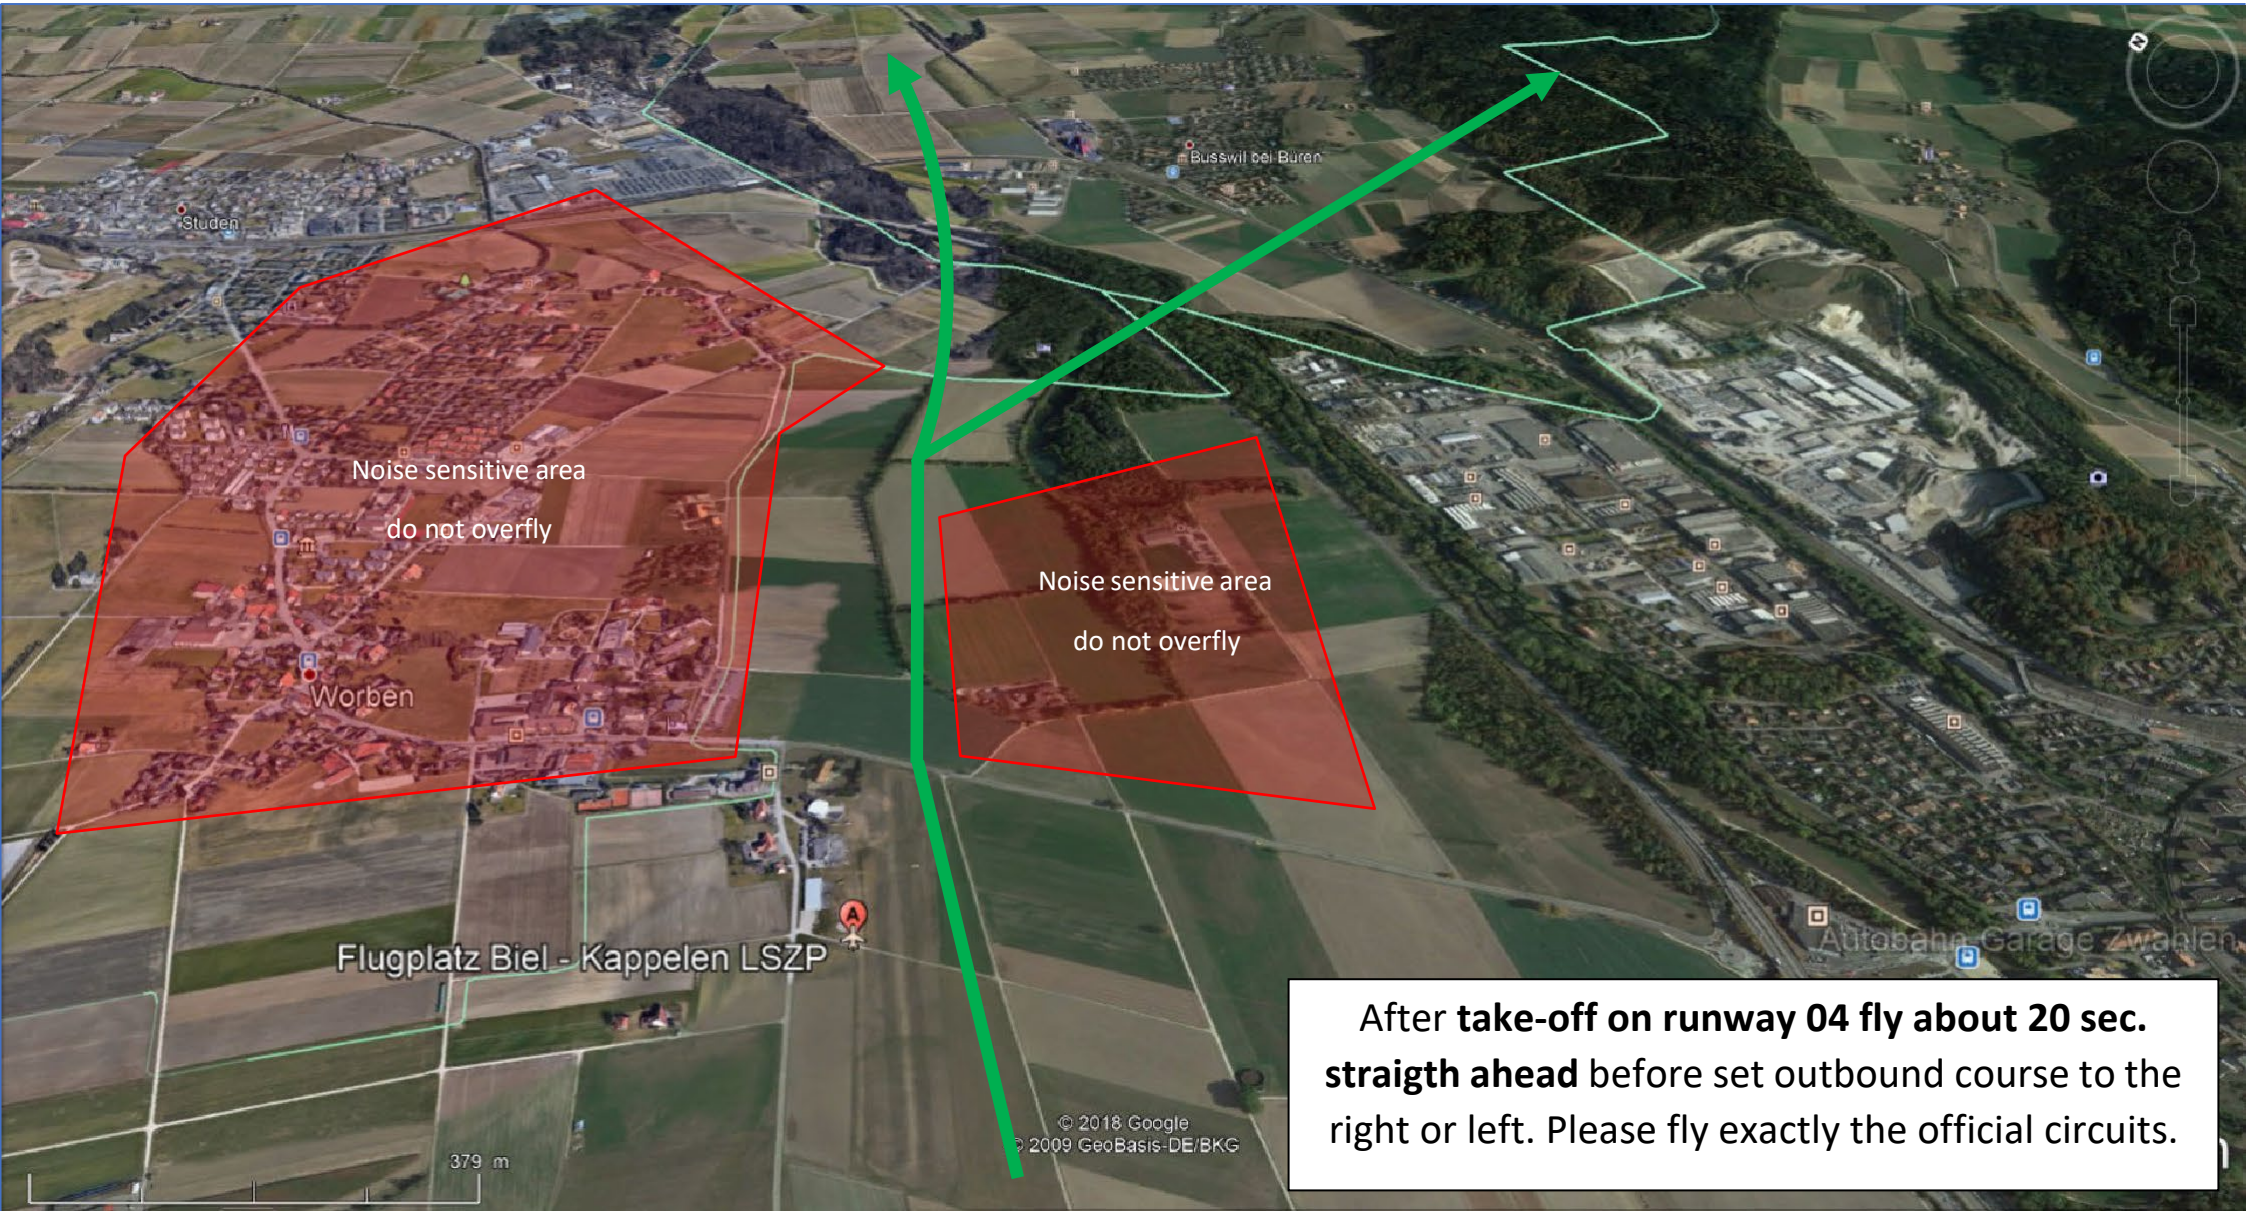

Take-Off Runway 04

After **take-off on runway 04** fly about **20 sec. straight ahead** before set outbound course to the right or left. Please fly exactly the official circuits.