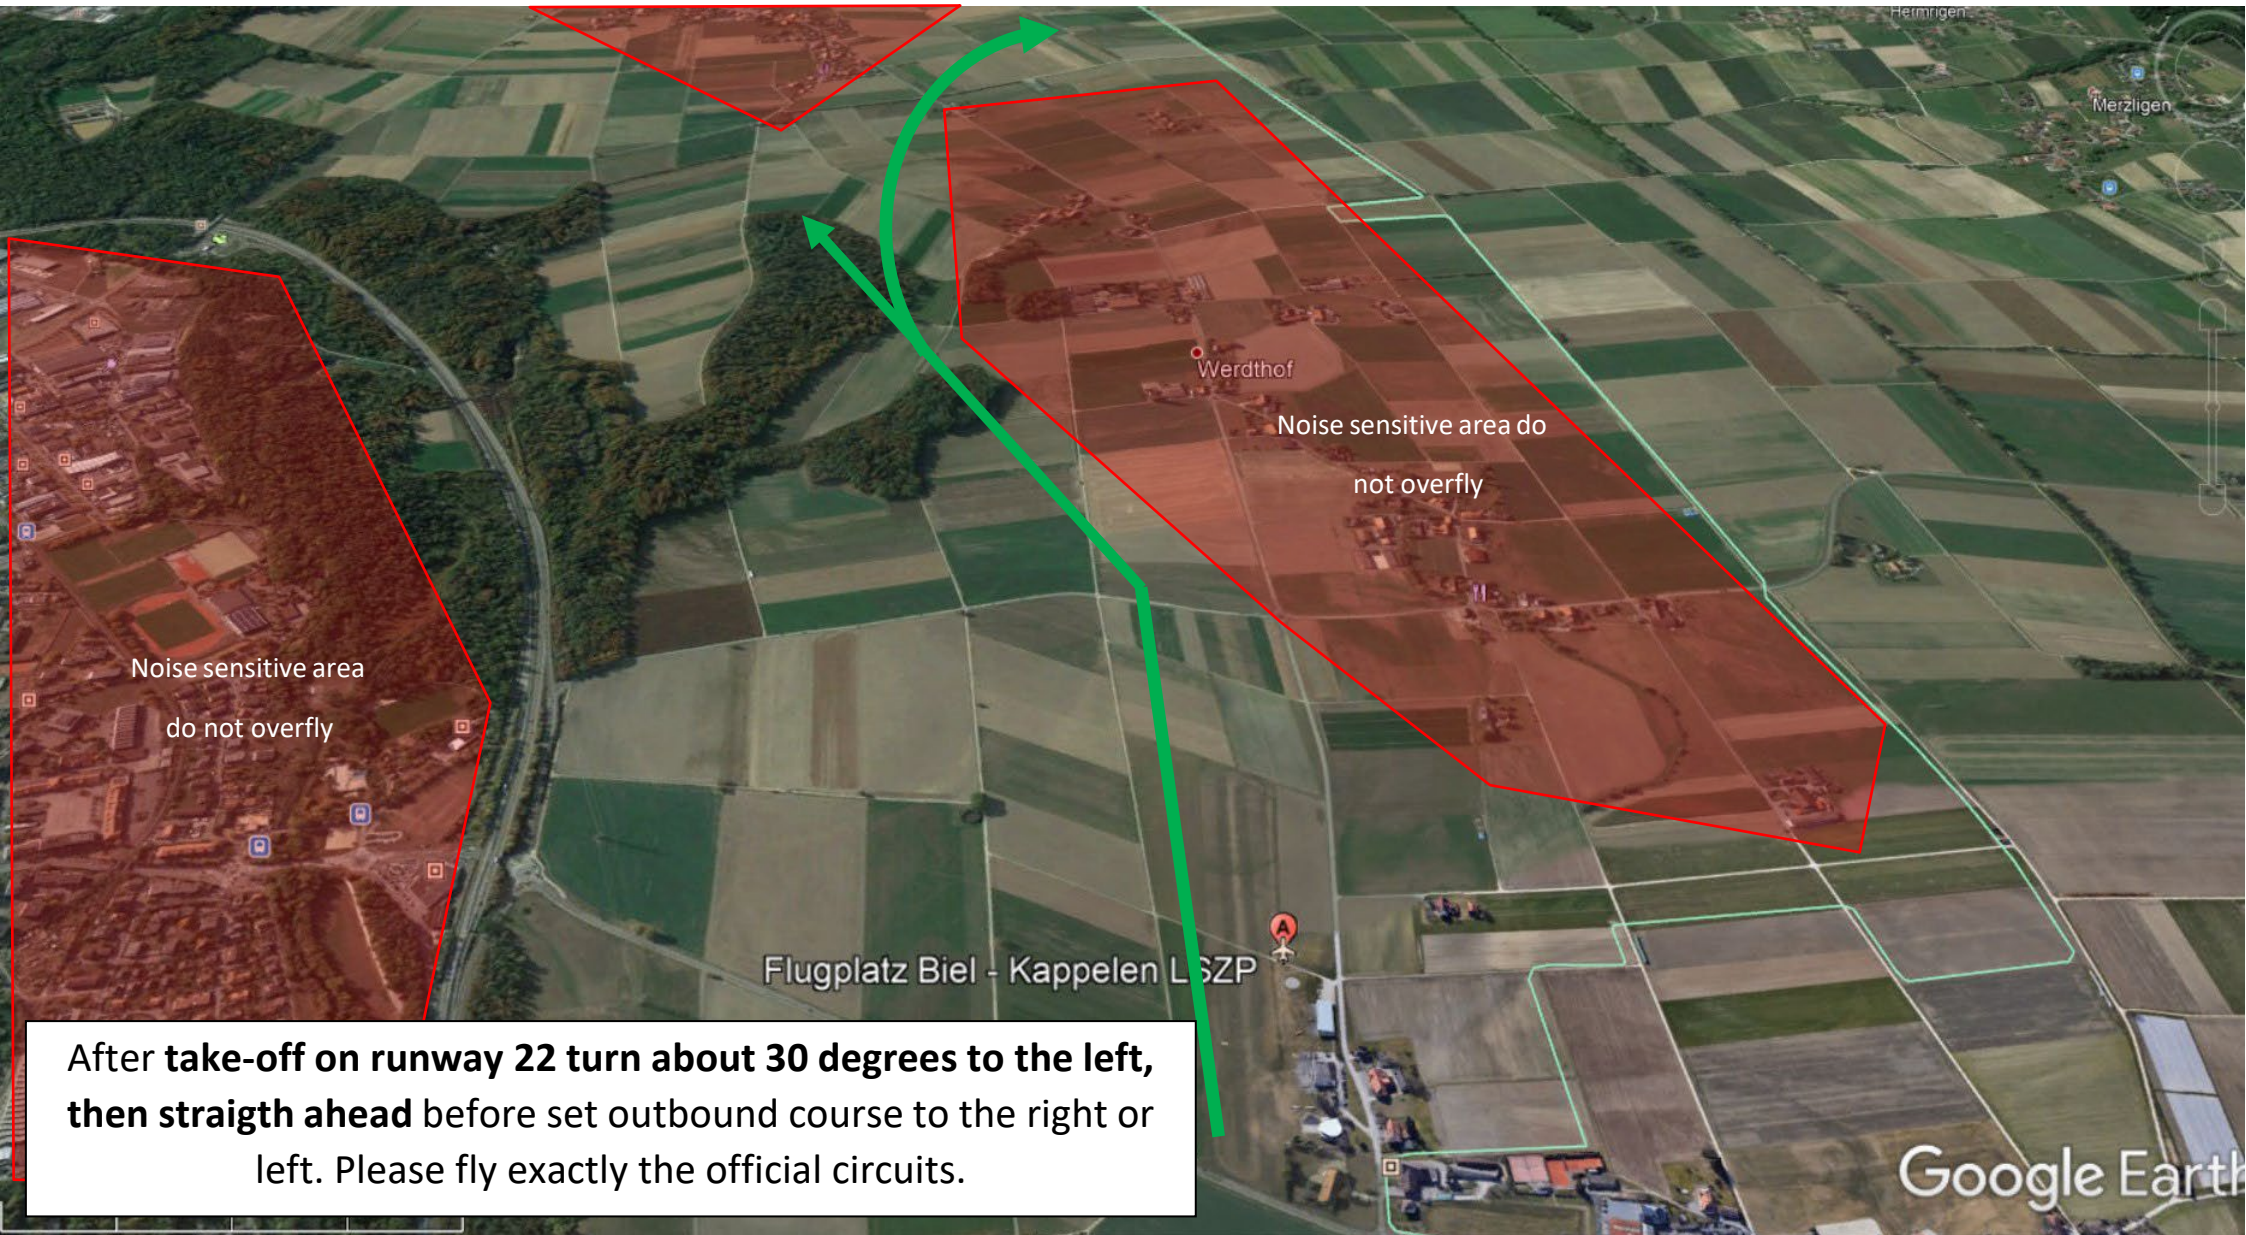

Take-Off Runway 22

After **take-off on runway 22** turn about **30 degrees to the left**, then **straigh** ahead before set outbound course to the right or left. Please fly exactly the official circuits.